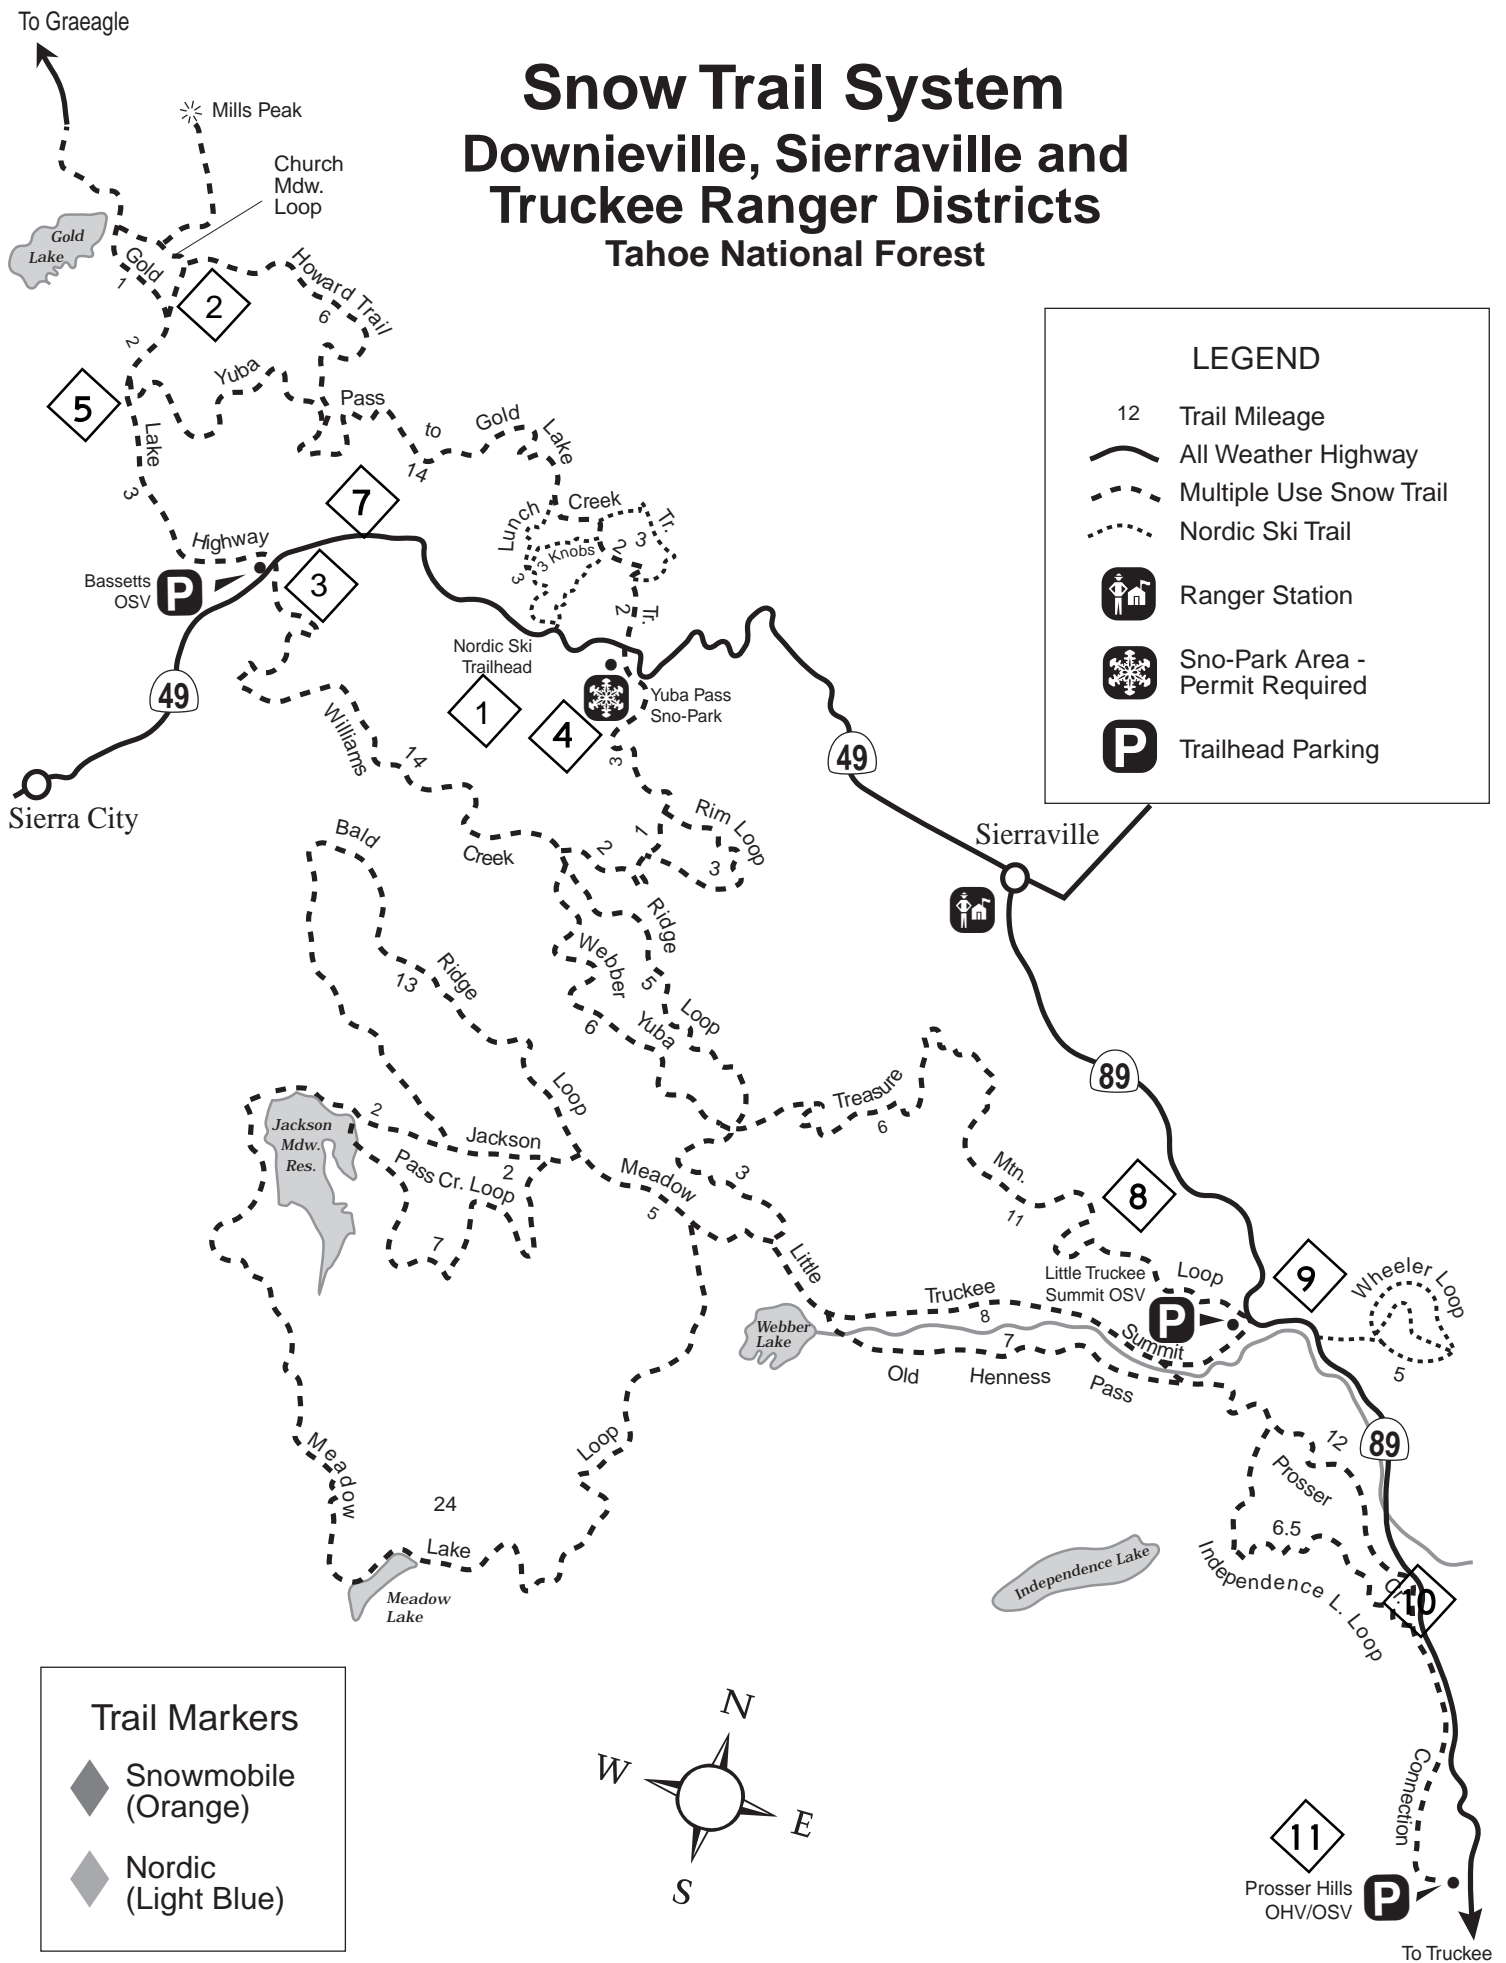

Snow Trail System

Downieville, Sierraville and Truckee Ranger Districts

Tahoe National Forest

LEGEND

- 12 Trail Mileage
- All Weather Highway
- Multiple Use Snow Trail
- Nordic Ski Trail
- Ranger Station
- Sno-Park Area - Permit Required
- Trailhead Parking

Trail Markers

- Snowmobile (Orange)
- Nordic (Light Blue)

To Truckee